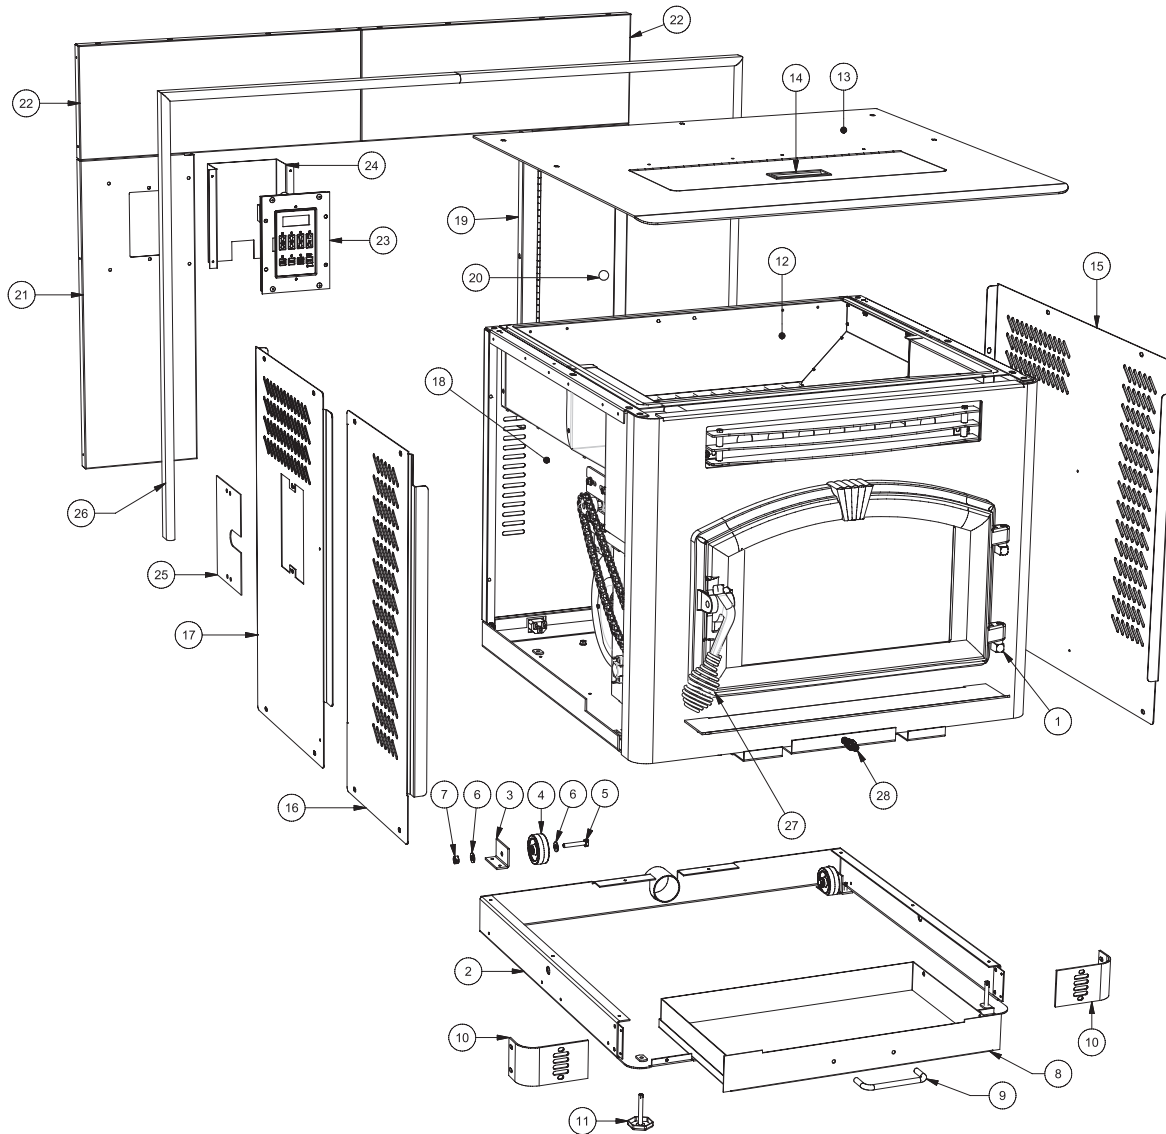

## American Harvest Multi-Fuel Insert - 60411

Key	Parts No.	Description	Qty.
	1	891373 Pad, Door Hinge(Threaded)	2
	2	69547MB Weldment, Sub-Base	1
	3	25569 Bracket, Caster	2
	4	891424 Caster, Plastic	2
	5	83412 ¼-20 x 1½ Hex Bolt	2
	6	83136 Washer	4
	7	83261 ¼-20 Lock Nut	2
	8	69548MB Weldment, Ash Pan	1
	9	891137 Handle, Brushed Nickel	1
	10	25570MB Facade, Bottom	2
	11	83479 Leveler	2
	12	NA	
N/S	88115	Gasket, Hopper Lid	8 ft
	13	25586MB Weldment, Cabinet Top	1
	14	891148 Handle, Plastic	1

Key	Parts No.	Description	Qty.
	15	25581MB Right Side Cabinet	1
	16	25579MB Left Side-Front Cabinet	1
	17	25580MB Left Side-Rear Cabinet	1
	18	25578MB Back, Cabinet	1
	19	69553 Weldment, Facade Panel-Right Side	1
	20	89943 Knob, Cabinet Door	1
	21	25585MB Panel-Left Side, Facade	1
	22	69554 Top Panel, Facade (2 piece)	2
	23	80507 Circuit Board (6039)	1
	24	25583MB Cover, PCB	1
	25	25582MB Cover, Panel	1
	26	891435 Kit, Facade Trim (B-Lux)	1
	27	891135 Door Handle, Spring (Nickel)	1
	28	891331 Handle, Small Spring (Nickel)	1
N/S	69552	Parts Box	1
N/S	891299	Burnpot Poker - Insert Only	1